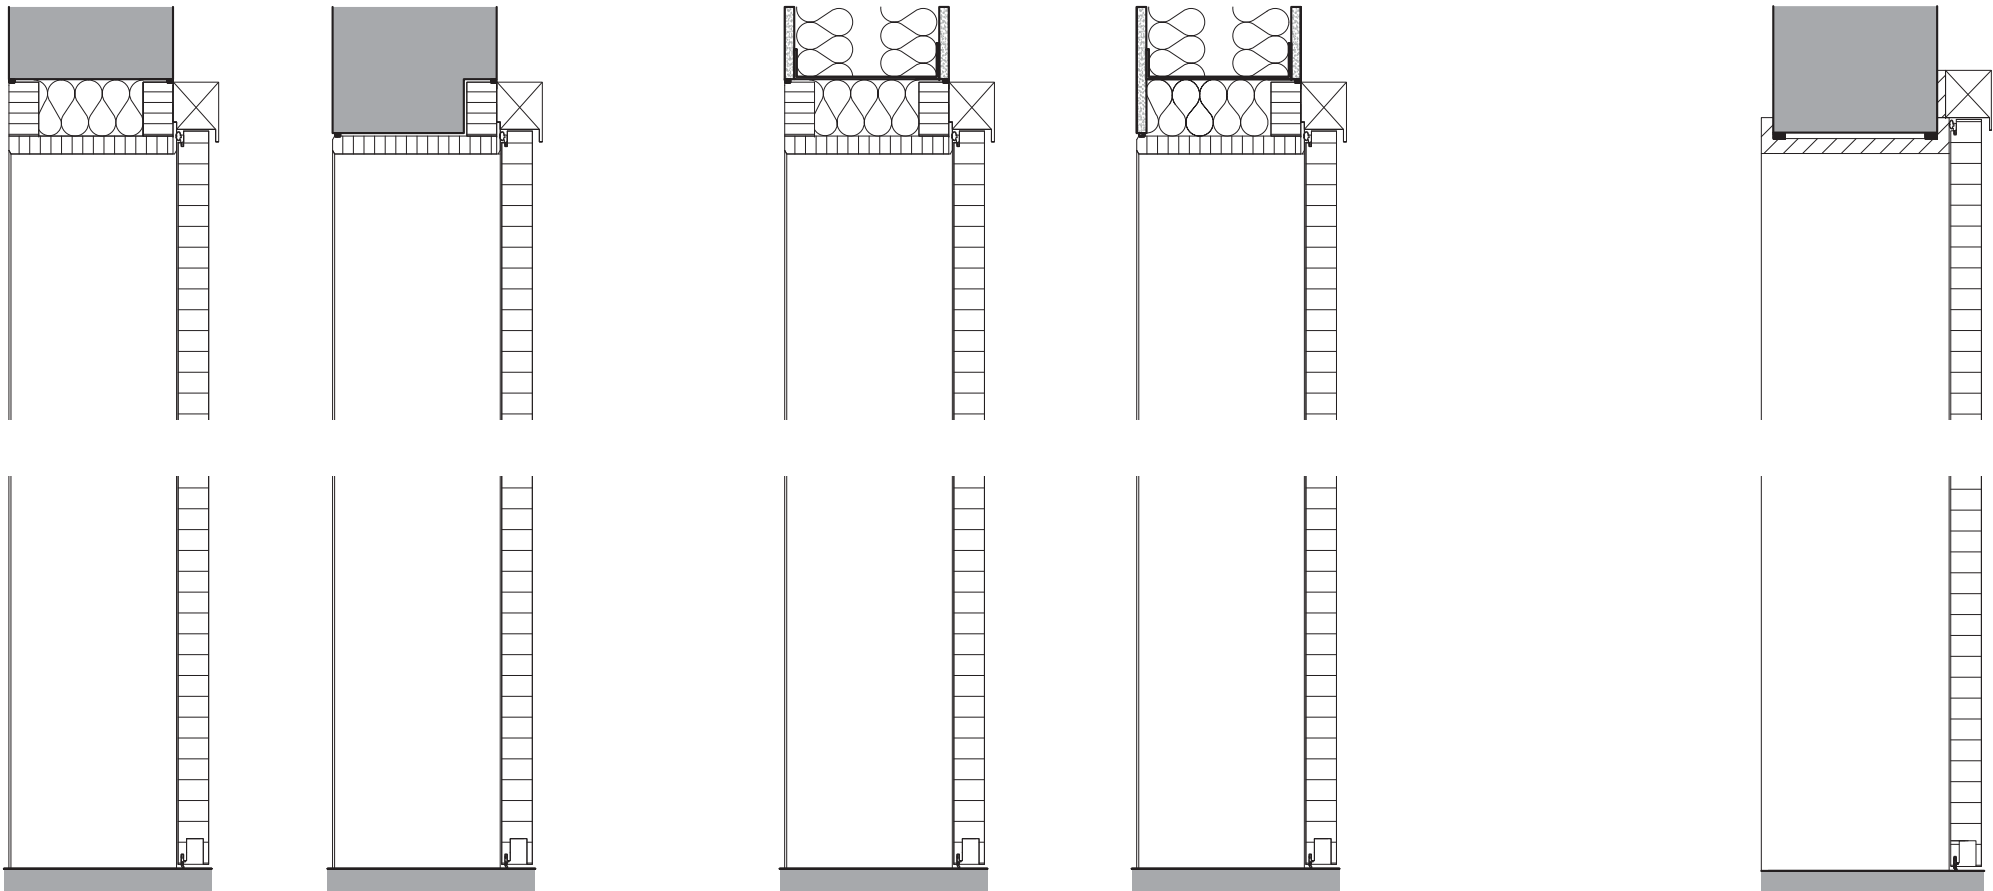

HAWA Suono – Frame types

1. Block frame

2. Closed frame

Solid wall

Lightweight construction wall

Solid wall