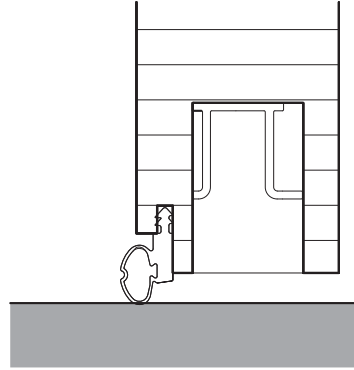

HAWA Suono – Floor seals

Floor seal versions (abrasion-resistant rubber seal)

Target value $R_{w,P} = 32 - 36$ dB (SPC 1)

Target value $R_{w,P} = 37 - 38$ dB (SPC 1)

Target value $R_{w,P} = 39$ dB (SPC 2)
with threshold