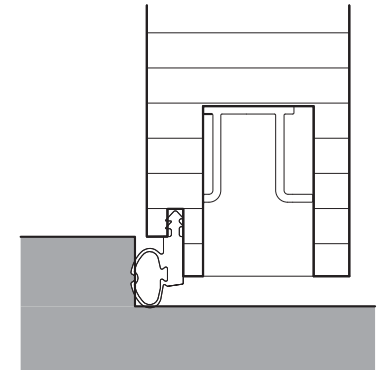

HAWA Suono – Floor seals

Floor seal versions (abrasion-resistant rubber seal)

Target value $R_{w,P} = 32 - 36$ dB (SPC 1)

Target value $R_{w,P} = 37 - 38$ dB (SPC 1)

Target value $R_{w,P} = 39$ dB (SPC 2)
with threshold