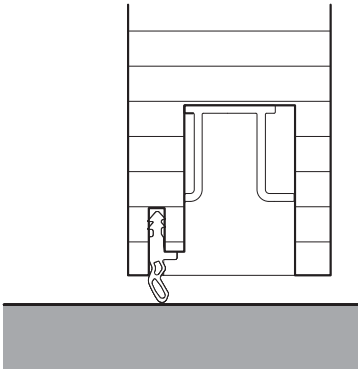

HAWA Suono – Floor seals

Floor seal versions (abrasion-resistant rubber seal)

Target value $R_{w,P} = 32 - 36$ dB (SPC 1)

Target value $R_{w,P} = 37 - 38$ dB (SPC 1)

Target value $R_{w,P} = 39$ dB (SPC 2)
with threshold